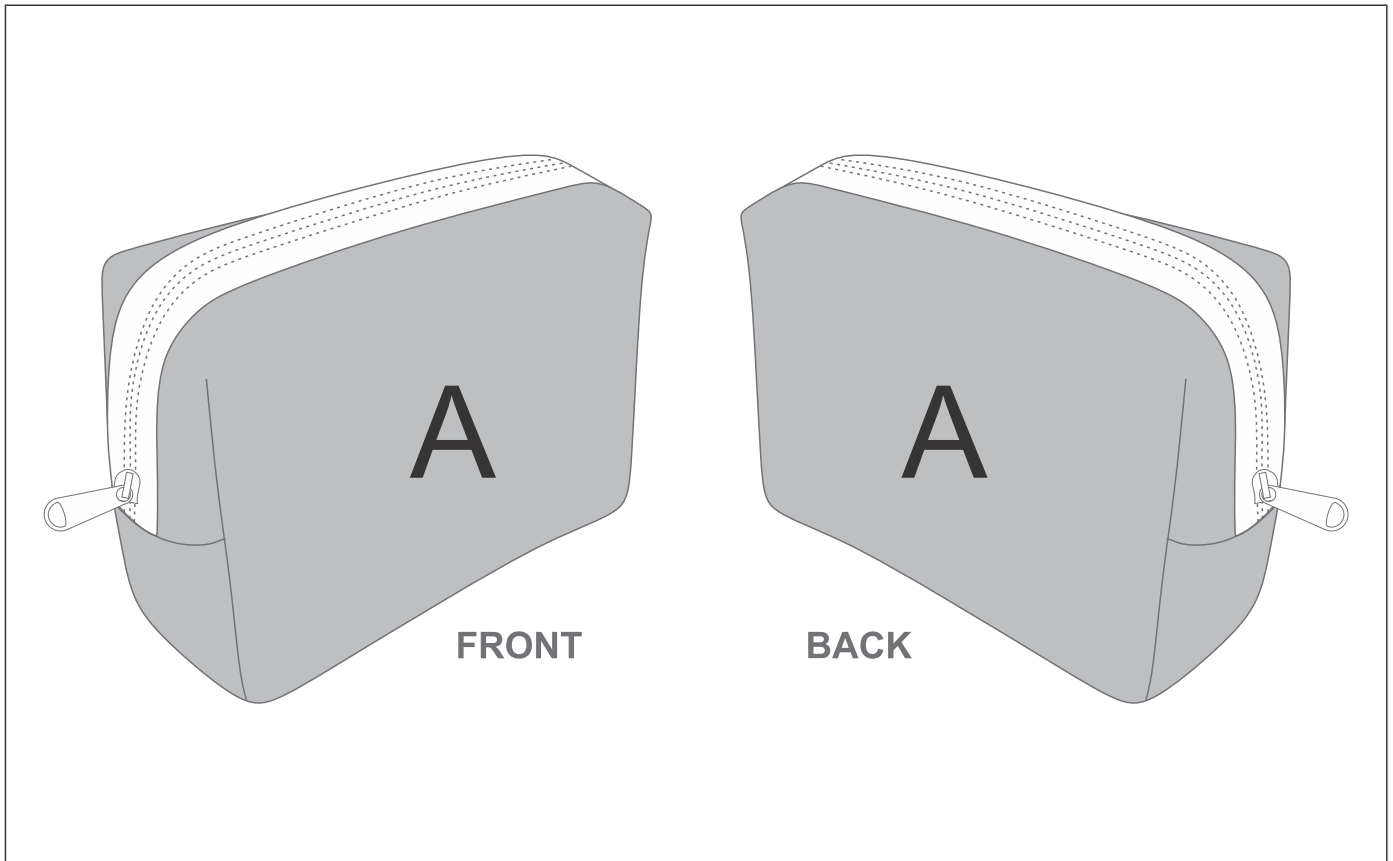

# SG-HP-100-G

### Need to know:

- Includes 1-Position Sublimation (setup fees apply)
- **Please Note: We cannot guarantee 100% logo Alignment on all Brandable Panels.**
- **NB: Please note that Neoprene material is not conducive to having predominantly white back grounds due to the print transferring nature of the fabric and process used to complete the print. We always advise to have a background colour within the design as this mitigates the chances of material blemishes and ghosting of print.**

#### **Position A**

1. Custom Sublimation A (CPSUB-A)  
Full Colour  
Size: 290mm wide x 351mm high